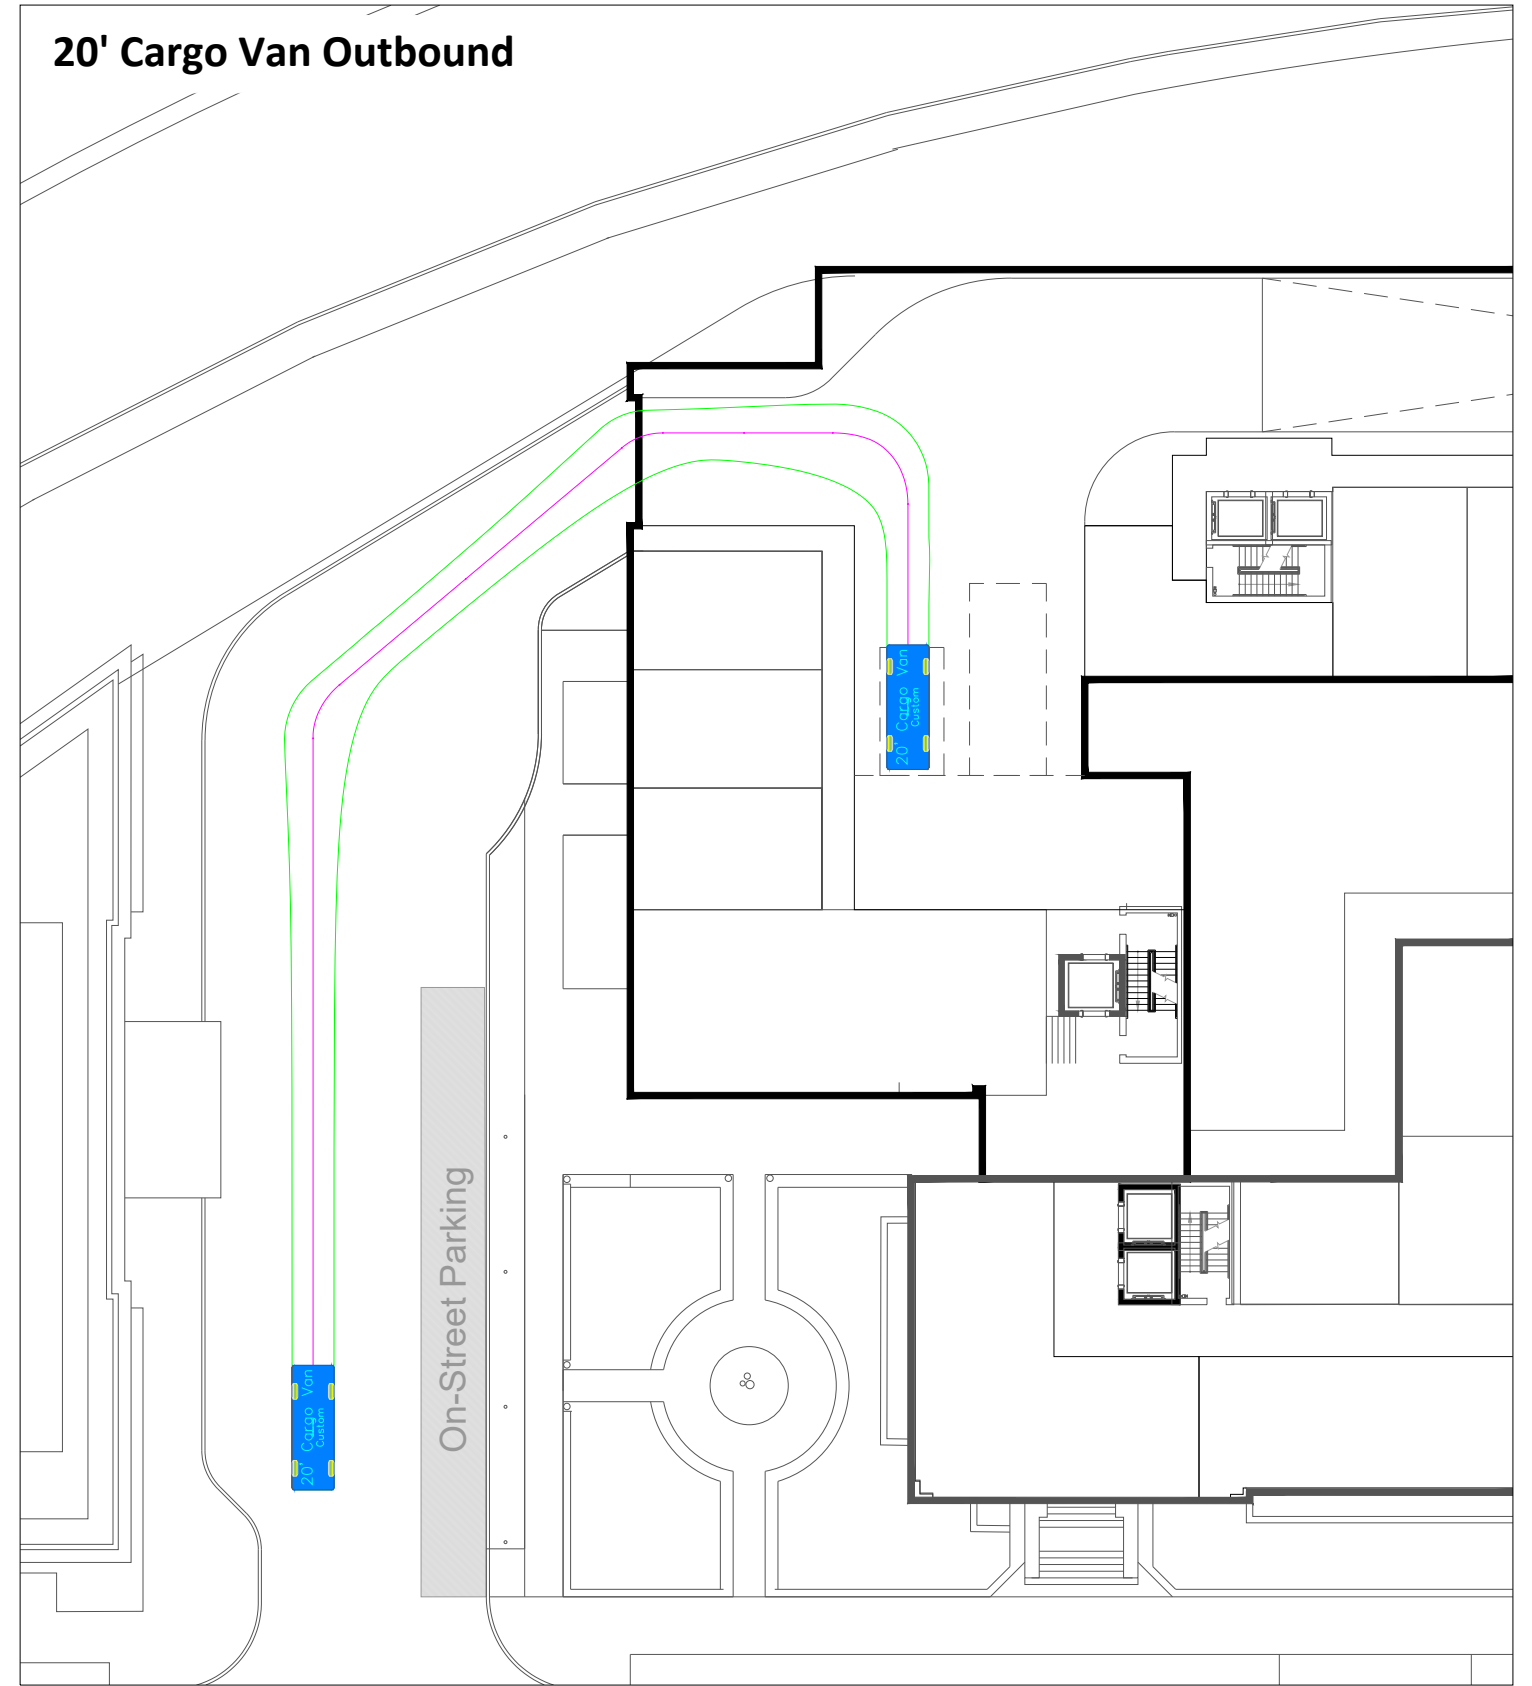

SU-30 Inbound

SU-30 Outbound

20' Cargo Van Inbound

20' Cargo Van Outbound

SU-30

	feet
Width	: 8.00
Track	: 8.00
Lock to Lock Time	: 6.0
Steering Angle	: 31.8

20' Cargo Van

	feet
Width	: 6.54
Track	: 6.54
Lock to Lock Time	: 6.0
Steering Angle	: 47.4