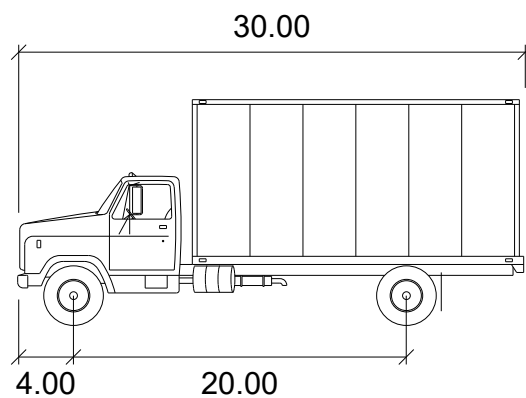

SU-30 Inbound

SU-30 Outbound

20' Cargo Van Inbound

20' Cargo Van Outbound

SU-30

	feet
Width	: 8.00
Track	: 8.00
Lock to Lock Time	: 6.0
Steering Angle	: 31.8

20' Cargo Van

	feet
Width	: 6.54
Track	: 6.54
Lock to Lock Time	: 6.0
Steering Angle	: 47.4