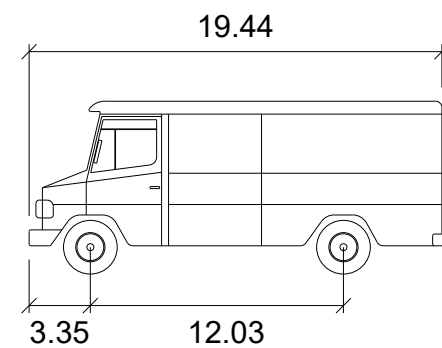

SU-30 Inbound

SU-30 Outbound

20' Cargo Van Inbound

20' Cargo Van Outbound

SU-30

	feet
Width	: 8.00
Track	: 8.00
Lock to Lock Time	: 6.0
Steering Angle	: 31.8

20' Cargo Van

	feet
Width	: 6.54
Track	: 6.54
Lock to Lock Time	: 6.0
Steering Angle	: 47.4