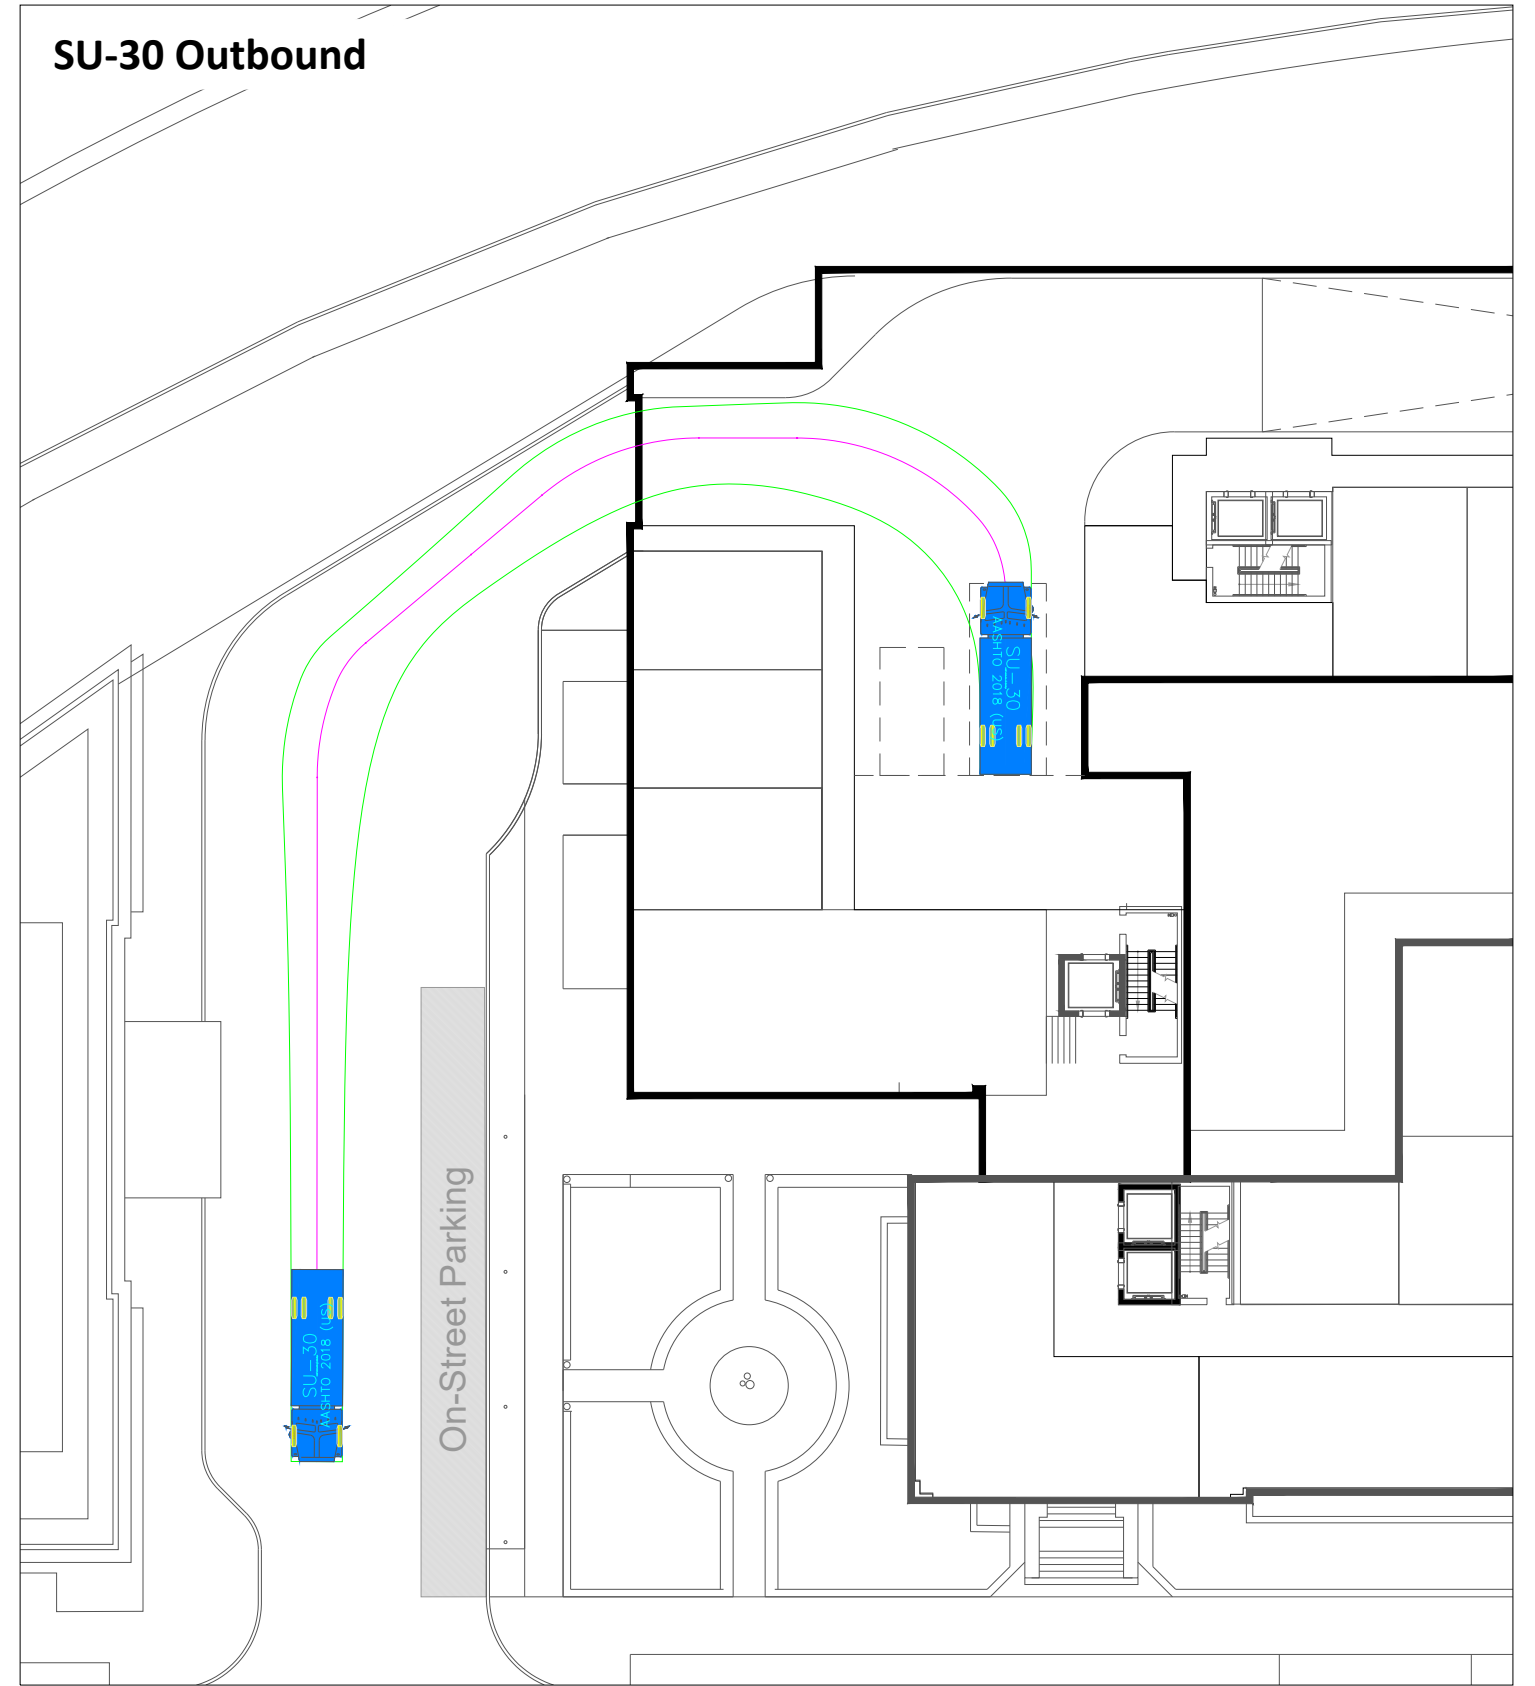

SU-30 Inbound

SU-30 Outbound

20' Cargo Van Inbound

20' Cargo Van Outbound

SU-30

	feet
Width	: 8.00
Track	: 8.00
Lock to Lock Time	: 6.0
Steering Angle	: 31.8

20' Cargo Van

	feet
Width	: 6.54
Track	: 6.54
Lock to Lock Time	: 6.0
Steering Angle	: 47.4