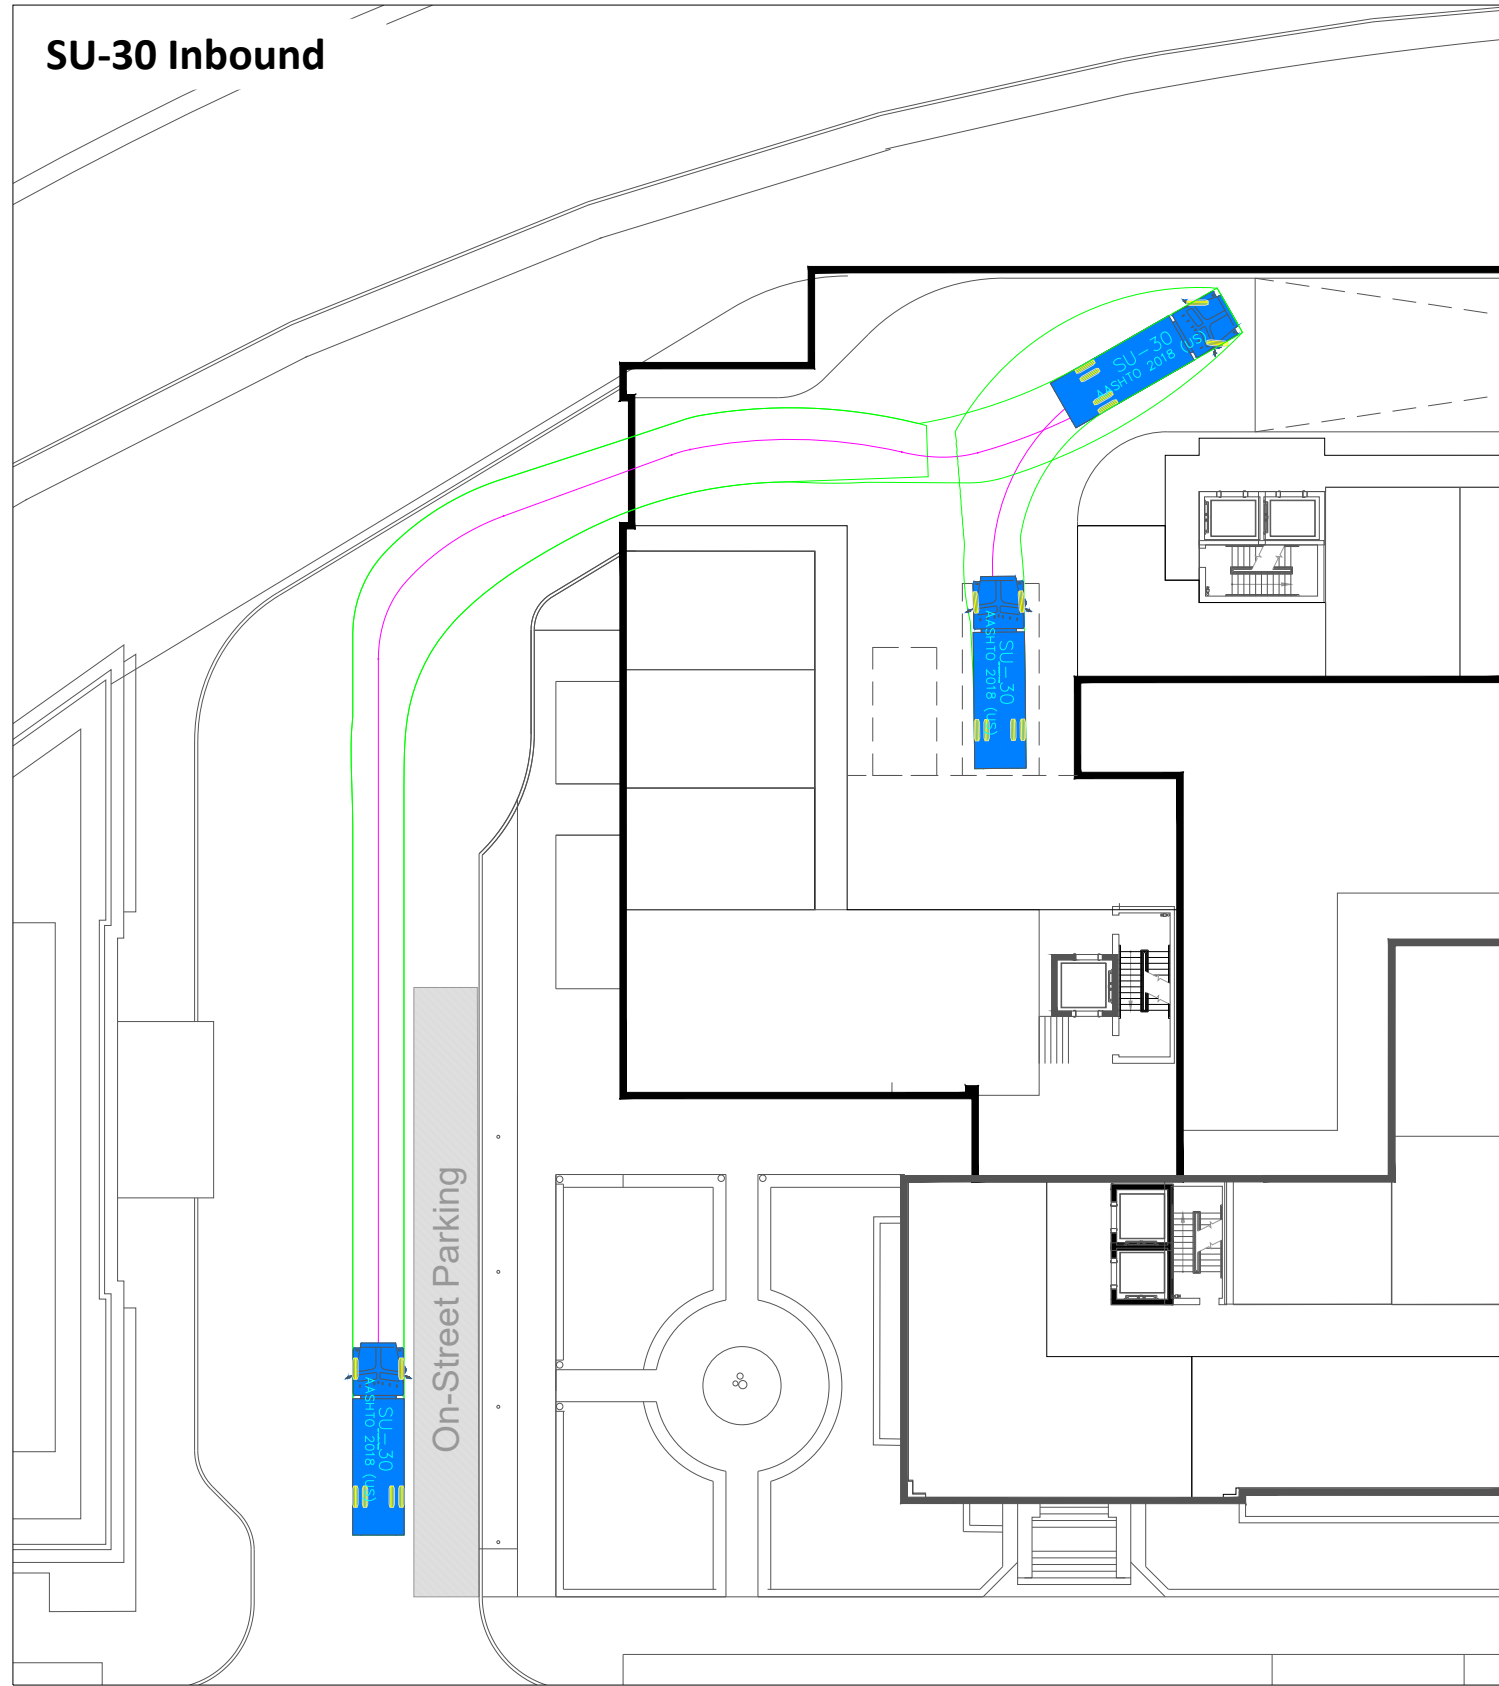

SU-30 Inbound

SU-30 Outbound

20' Cargo Van Inbound

20' Cargo Van Outbound

SU-30

	feet
Width	: 8.00
Track	: 8.00
Lock to Lock Time	: 6.0
Steering Angle	: 31.8

20' Cargo Van

	feet
Width	: 6.54
Track	: 6.54
Lock to Lock Time	: 6.0
Steering Angle	: 47.4