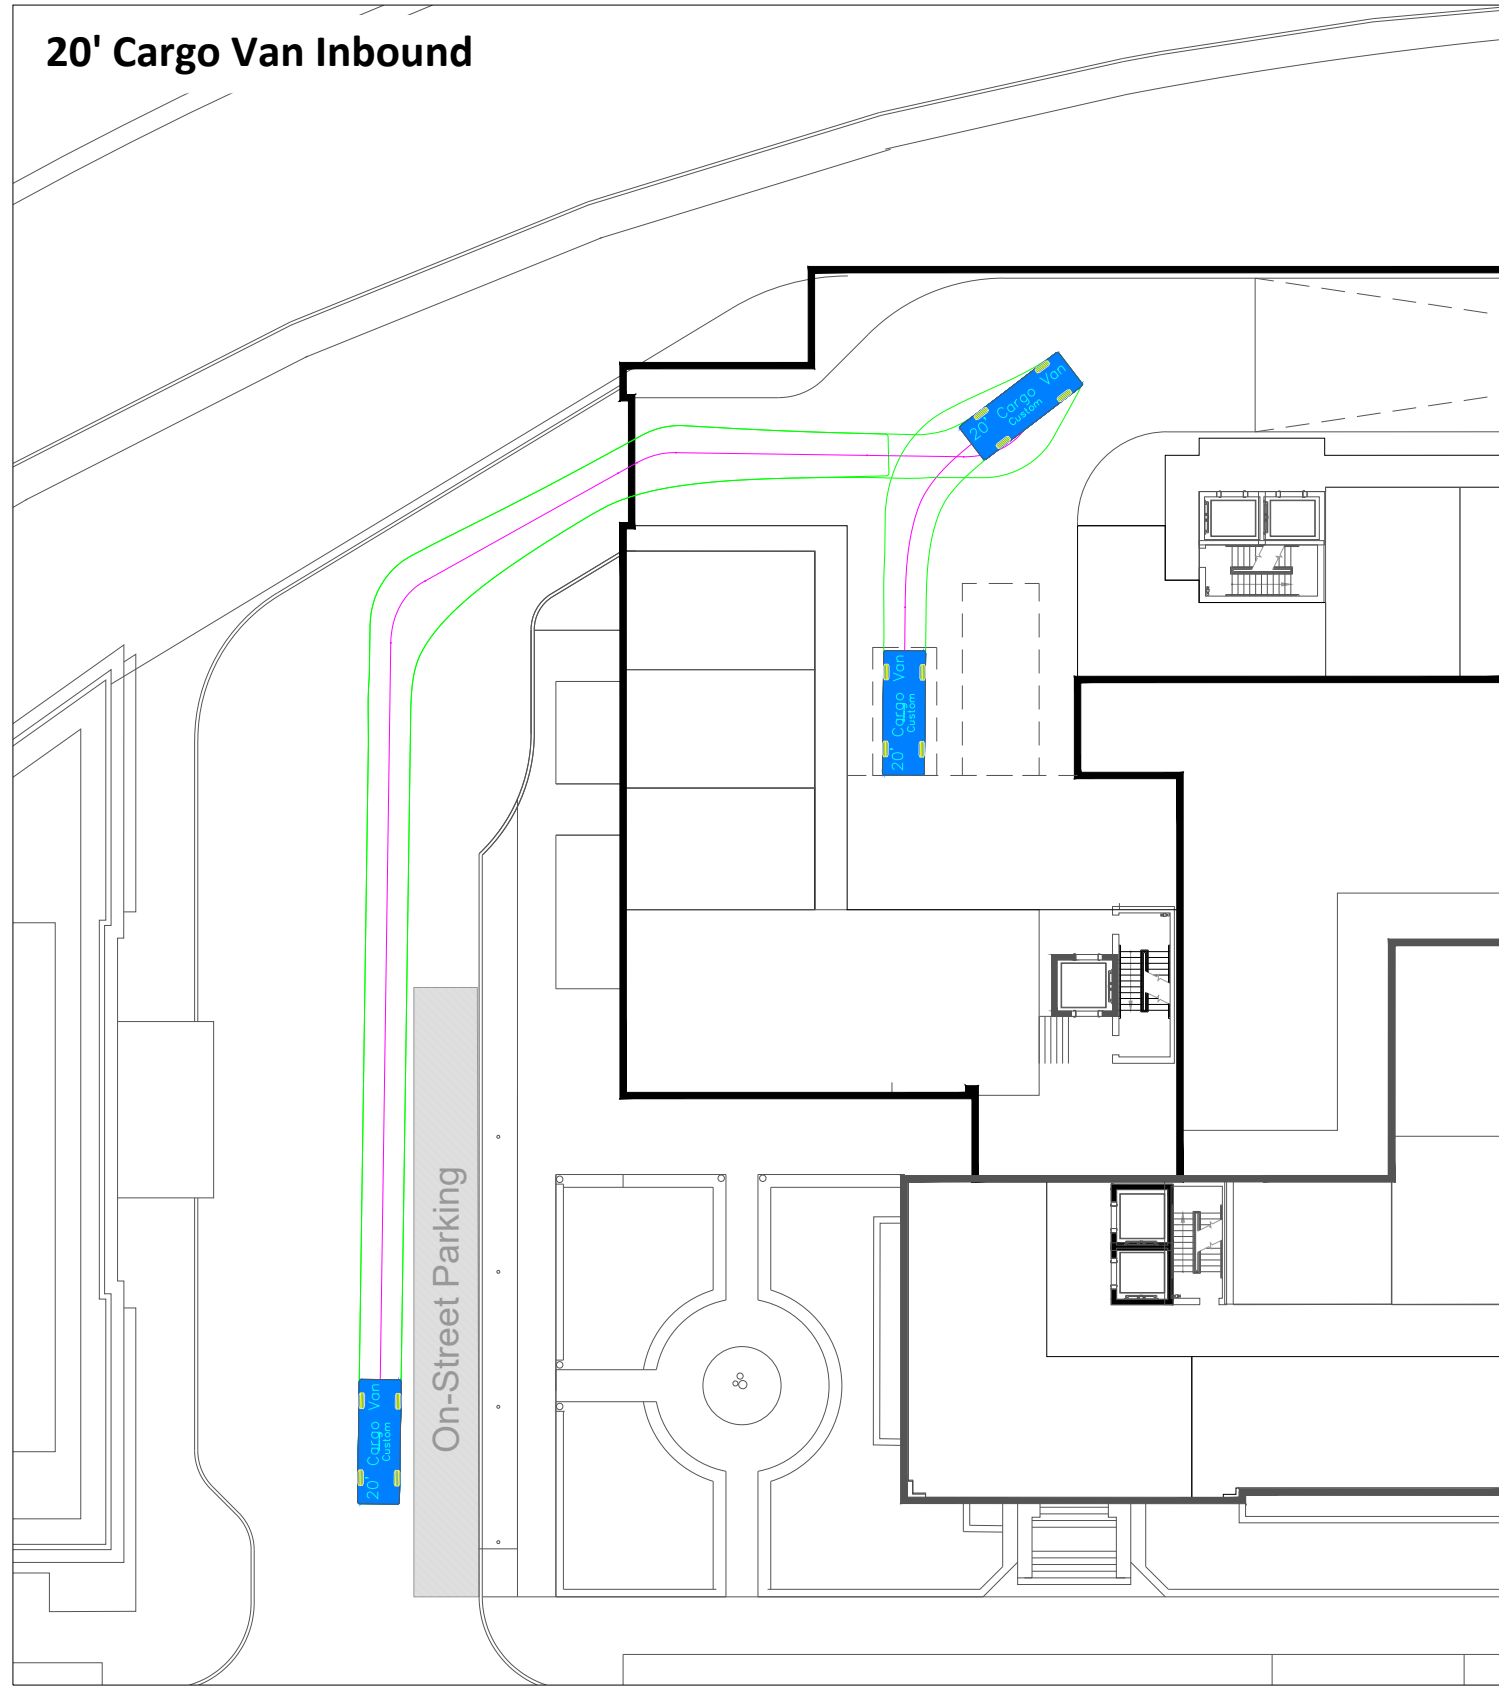

SU-30 Inbound

SU-30 Outbound

20' Cargo Van Inbound

20' Cargo Van Outbound

SU-30

	feet
Width	: 8.00
Track	: 8.00
Lock to Lock Time	: 6.0
Steering Angle	: 31.8

20' Cargo Van

	feet
Width	: 6.54
Track	: 6.54
Lock to Lock Time	: 6.0
Steering Angle	: 47.4